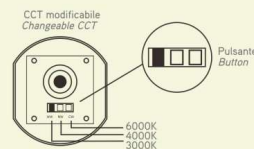

CODICE / CODE	43369
BEAM	60°
COLORE / COLOUR	nero/black
COLORE LUCE / COLOR T	3000K/4000K/6000K
LUMEN	850/880/900
Sorgente luminosa W / Light Source W:	9W
Sorgente luminosa / Light Source lumen:	1100/1150/1200
Class Energetica/Energy Class:	D
CRI	>80
LED	Epistar
WATT	9W
PF	>0,5
SUPPLY	220-240V 50/60Hz
KG	0,25
PCS	20
DIMENSIONI / DIMENSIONS	
a	78
b	117
c	99