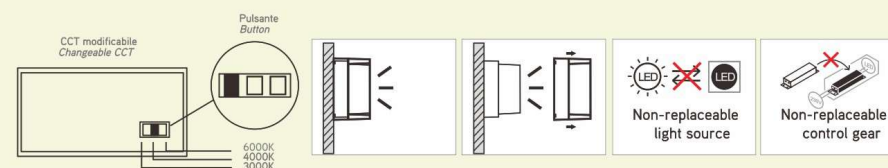

Gabbia rimovibile
Black cage removable