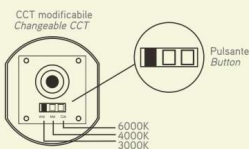

IP>44

PARETE ORFEO_T

Apparecchio LED integrato
Corpo in TRP
Schermo in PC satinato
Luce diretta ed indiretta
Driver integrato
Temperatura colore selezionabile

Built-in LED fitting
TRP body
Frosted PC screen
Direct and indirect lighting
Built-in driver
Selectable colour temperature