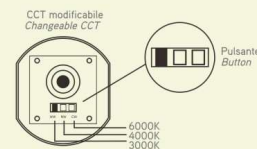

CODICE / CODE	43367
BEAM	60°
COLORE / COLOUR	nero/black
COLORE LUCE / COLOR T	3000K/4000K/6000K
LUMEN	850+850/880+880/900+900
Sorgente luminosa W / Light Source W:	9+9W
Sorgente luminosa / Light Source lumen:	1100+1100/1150+1150/1200+1200
Class Energetica/Energy Class:	D
CRI	>80
LED	Epistar
WATT	9+9W
PF	>0,5
SUPPLY	220-240V 50/60Hz
KG	0,344
PCS	20
DIMENSIONI / DIMENSIONS	
a	78
b	162
c	99