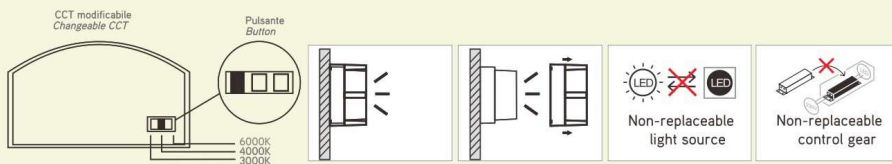

PARETE EOS_T

Apparecchio LED integrato
Corpo in TRP
Schermo in PC opale
Driver integrato
Temperatura colore selezionabile

Built-in LED fitting
TRP body
Opal PC screen
Built-in driver
Selectable colour temperature

Gabbia rimovibile
Black cage removable

CODICE / CODE	43370
COLORE / COLOUR	nero/black
COLORE LUCE / COLOR T	3000K/4000K/6000K
LUMEN	1200/1250/1300
Sorgente luminosa W / Light Source W:	15W
Sorgente luminosa / Light Source lumen:	1850/1900/1950
Class Energetica/Energy Class:	E
CRI	>80
LED	Epistar
WATT	15W
PF	>0,5
SUPPLY	220-240V 50/60Hz
KG	0,373
PCS	20
DIMENSIONI / DIMENSIONS	
a	Ø170
b	110

PARETE EOS_Q

Apparecchio LED integrato
Corpo in TRP
Schermo in PC opale
Driver integrato
Temperatura colore selezionabile

Built-in LED fitting
TRP body
Opal PC screen
Built-in driver
Selectable colour temperature