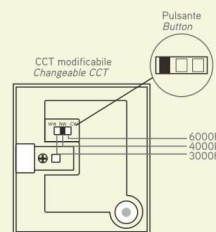

CODICE / CODE	41276
COLORE / COLOUR	bianco/white
COLORE LUCE / COLOR T	3000K/4000K/6000K
LUMEN	950/1000/1050
Sorgente luminosa W / Light Source W:	8W
Sorgente luminosa / Light Source lumen:	1200/1220/1240
Class Energetica/Energy Class:	D
CRI	>80
LED	Epistar
WATT	8W
PF	>0,5
SUPPLY	220-240V 50/60Hz
KG	0,272
PCS	20
DIMENSIONI / DIMENSIONS	
a	100
b	200
c	75