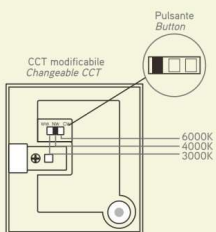

PARETE TILE 100

Apparecchio LED integrato
Corpo in TRP
Schermo in PC opale
Driver integrato
Temperatura colore selezionabile

Built-in LED fitting
TRP body
Opal PC screen
Built-in driver
Selectable colour temperature