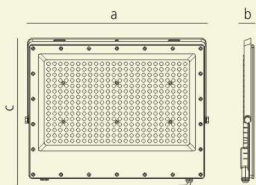

PROIETTORI AKRON

Proiettore LED integrato
Corpo in pressofusione di alluminio
Schermo in PC trasparente con lenti
Driver incluso

LED Floodlight
Die-cast aluminium body
Transparent PC diffuser with lenses
Built-in driver

CODICE / CODE	41263	41264	41265	41266
BEAM	60°	60°	60°	60°
COLORE / COLOUR	nero/black	nero/black	nero/black	nero/black
COLORE LUCE / COLOR T	3000K	3000K	3000K	3000K
LUMEN 360	4500	9500	19000	29000
LUMEN 90	4000	8200	16500	24800
Class Energetica/Energy Class:	F	F	F	F
CRI	>80	>80	>80	>80
LED	SZMTC SMD 2835	SZMTC SMD 2835	SZMTC SMD 2835	SZMTC SMD 2835
WATT	50W	100W	200W	300W
PF	>0,9	>0,9	>0,9	>0,9
SUPPLY	220-240V 50/60Hz	220-240V 50/60Hz	220-240V 50/60Hz	220-240V 50/60Hz
KG	0,55	1	1,68	2,56
PCS	20	10	5	5
DIMENSIONI / DIMENSIONS				
a	234	282	383	433
b	24	24	26	31,5
c	178	222	295	340

CODICE / CODE	41267	41268	41269	41270
BEAM	60°	60°	60°	60°
COLORE / COLOUR	nero/black	nero/black	nero/black	nero/black
COLORE LUCE / COLOR T	4000K	4000K	4000K	4000K
LUMEN 360	4550	9550	19050	29050
LUMEN 90	4050	8250	16550	24850
Class Energetica/Energy Class:	F	F	F	F
CRI	>80	>80	>80	>80
LED	SZMTC SMD 2835	SZMTC SMD 2835	SZMTC SMD 2835	SZMTC SMD 2835
WATT	50W	100W	200W	300W
PF	>0,9	>0,9	>0,9	>0,9
SUPPLY	220-240V 50/60Hz	220-240V 50/60Hz	220-240V 50/60Hz	220-240V 50/60Hz
KG	0,55	1	1,68	2,56
PCS	20	10	5	5
DIMENSIONI / DIMENSIONS				
a	234	282	383	433
b	24	24	26	31,5
c	178	222	295	340

CODICE / CODE	41271	41272	41273	41274
BEAM	60°	60°	60°	60°
COLORE / COLOUR	nero/black	nero/black	nero/black	nero/black
COLORE LUCE / COLOR T	6500K	6500K	6500K	6500K
LUMEN 360	4600	9600	19100	29100
LUMEN 90	4100	8300	16600	24900
Class Energetica/Energy Class:	F	F	F	F
CRI	>80	>80	>80	>80
LED	SZMTC SMD 2835	SZMTC SMD 2835	SZMTC SMD 2835	SZMTC SMD 2835
WATT	50W	100W	200W	300W
PF	>0,9	>0,9	>0,9	>0,9
SUPPLY	220-240V 50/60Hz	220-240V 50/60Hz	220-240V 50/60Hz	220-240V 50/60Hz
KG	0,55	1	1,68	2,56
PCS	20	10	5	5
DIMENSIONI / DIMENSIONS				
a	234	282	383	433
b	24	24	26	31,5
c	178	222	295	340