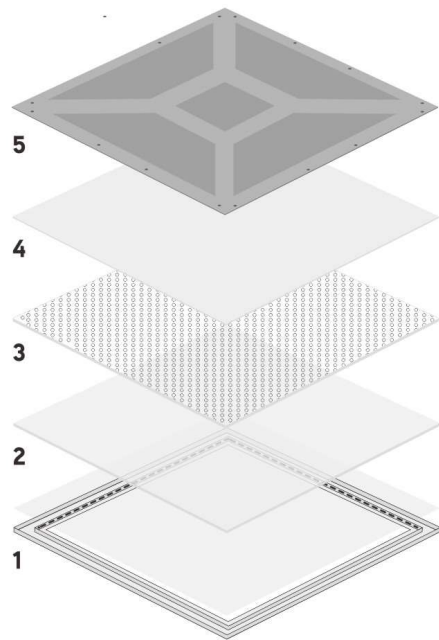

PANNELLO_LED