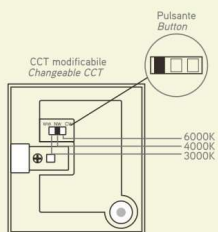

PARETE TILE 300

Apparecchio LED integrato
Corpo in TRP
Schermo in PC opale
Driver integrato
Temperatura colore selezionabile

Built-in LED fitting
TRP body
Opal PC screen
Built-in driver
Selectable colour temperature

CODICE / CODE	41277
COLORE / COLOUR	bianco/white
COLORE LUCE / COLOR T	3000K/4000K/6000K
LUMEN	1700/1750/1800
Sorgente luminosa W / Light Source W:	15W
Sorgente luminosa / Light Source lumen:	2050/2100/2150
Class Energetica/Energy Class:	D
CRI	>80
LED	Epistar
WATT	15W
PF	>0,5
SUPPLY	220-240V 50/60Hz
KG	0,369
PCS	20
DIMENSIONI / DIMENSIONS	
a	100
b	300
c	75

PARETE TILE 250

Apparecchio LED integrato
Corpo in TRP
Schermo in PC opale
Driver integrato
Temperatura colore selezionabile

Built-in LED fitting
TRP body
Opal PC screen
Built-in driver
Selectable colour temperature