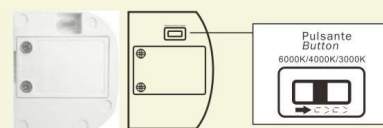

IP>44

SOFFITTO LUNA_O_EVO

Apparecchio LED integrato
Corpo in TRP
Schermo in PC opale
Driver integrato

Built-in LED fitting
TRP body
Opal PC screen
Built-in driver

CCT modificabile
Changeable CCT

CODICE / CODE	41053	41054
BEAM	110°	110°
COLORE / COLOUR	bianco/white	bianco/white
COLORE LUCE / COLOR T	3000K/4000K/6000K	3000K/4000K/6000K
LUMEN	1250/1300/1350	1900/1950/2000
Sorgente luminosa W / Light Source W:	12W	18W
Sorgente luminosa / Light Source lumen:	1550/1580/1610	2350/2380/2410
Class Energetica/Energy Class:	E	E
CRI	>80	>80
LED	Epistar	Epistar
WATT	12W	18W
PF	>0,5	>0,5
SUPPLY	220-240V 50/60Hz	220-240V 50/60Hz
KG	0,219	0,312
PCS	20	20
DIMENSIONI / DIMENSIONS		
a	205	267
b	105	137
c	47	47