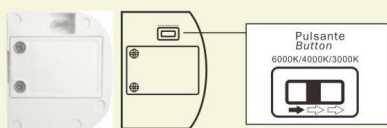

SOFFITTO LUNA_T_EVO

Apparecchio LED integrato
Corpo in TRP
Schermo in PC opale
Driver integrato

Built-in LED fitting
TRP body
Opal PC screen
Built-in driver

CCT modificabile
Changeable CCT

CODICE / CODE	41050	41051
BEAM	110°	110°
COLORE / COLOUR	bianco/white	bianco/white
COLORE LUCE / COLOR T	3000K/4000K/6000K	3000K/4000K/6000K
LUMEN	1250/1300/1350	1900/1950/2000
Sorgente luminosa W / Light Source W:	12W	18W
Sorgente luminosa / Light Source lumen:	1550/1580/1610	2350/2380/2410
Class Energetica/Energy Class:	E	E
CRI	>80	>80
LED	Epistar	Epistar
WATT	12W	18W
PF	>0,5	>0,5
SUPPLY	220-240V 50/60Hz	220-240V 50/60Hz
KG	0,217	0,295
PCS	20	20
DIMENSIONI / DIMENSIONS		
a	∅181	∅222
b	47	47