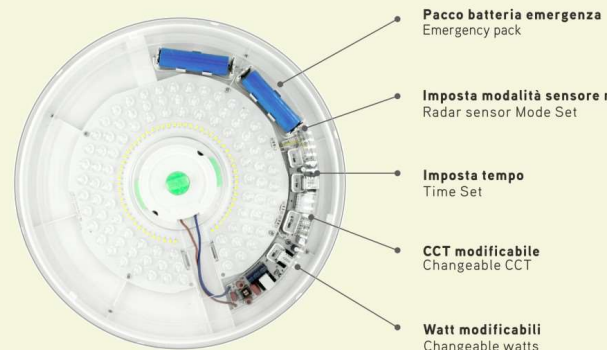

Funzioni principali/Main functions

Pacco batteria emergenza
Emergency pack
300Lm 4Hrs(Charing time:24Hrs)

Imposta modalità sensore radar
Radar sensor Mode Set

- Normal
- Radar Sensor(Day and Night)
- Radar Sensor(Night)

Imposta tempo/Time Set

- 30S
- 60S
- 180S

CCT modificabile /Changeable CCT

- 2700K
- 3000K
- 4000K
- 5000K
- 6500K

Watt modificabili/Changeable watts

- 15 W
- 20 W
- 25 W

Sensore Radar /Radar sensor

Sensore
Sensor

Angolo/Angle

Modalità impostata
Mode Set

Normal

ON/OFF

Modalità impostata
Mode Set

Radar Sensor(Day and Night)

Alla luce del giorno o di notte la plafoniera si accenderà non appena si entra nell'area di rilevazione
In daylight or at night it will automatically light up as you enter the sensor area

Modalità impostata
Mode Set

Radar Sensor(Night)

Di notte la plafoniera si accenderà non appena si entra nell'area di rilevazione
At night it will automatically light up as you enter the sensor area