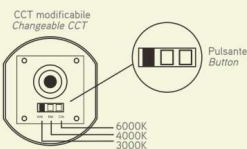

PARETE ORFEO_T

Apparecchio LED integrato
Corpo in TRP
Schermo in PC satinato
Luce diretta o indiretta
Driver integrato
Temperatura colore selezionabile

Built-in LED fitting
TRP body
Frosted PC screen
Direct or indirect lighting
Built-in driver
Selectable colour temperature

CODICE / CODE	43368
BEAM	60°
COLORE / COLOUR	nero/black
COLORE LUCE / COLOR T	3000K/4000K/6000K
LUMEN	850/880/900
Sorgente luminosa W / Light Source W:	9W
Sorgente luminosa / Light Source lumen:	1100/1150/1200
Class Energetica/Energy Class:	D
CRI	>80
LED	Epistar
WATT	9W
PF	>0,5
SUPPLY	220-240V 50/60Hz
KG	0,23
PCS	20
DIMENSIONI / DIMENSIONS	
a	78
b	117
c	99

PARETE ORFEO_Q

Apparecchio LED integrato
Corpo in TRP
Schermo in PC satinato
Luce diretta o indiretta
Driver integrato
Temperatura colore selezionabile

Built-in LED fitting
TRP body
Frosted PC screen
Direct or indirect lighting
Built-in driver
Selectable colour temperature