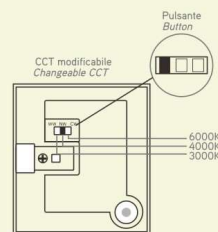

CODICE / CODE	41278
COLORE / COLOUR	bianco/white
COLORE LUCE / COLOR T	3000K/4000K/6000K
LUMEN	2300/2530/2400
Sorgente luminosa W / Light Source W:	20W
Sorgente luminosa / Light Source lumen:	2750/2850/2950
Class Energetica/Energy Class:	D
CRI	>80
LED	Epistar
WATT	20W
PF	>0,5
SUPPLY	220-240V 50/60Hz
KG	0,415
PCS	20
DIMENSIONI / DIMENSIONS	
a	250
b	250
c	75