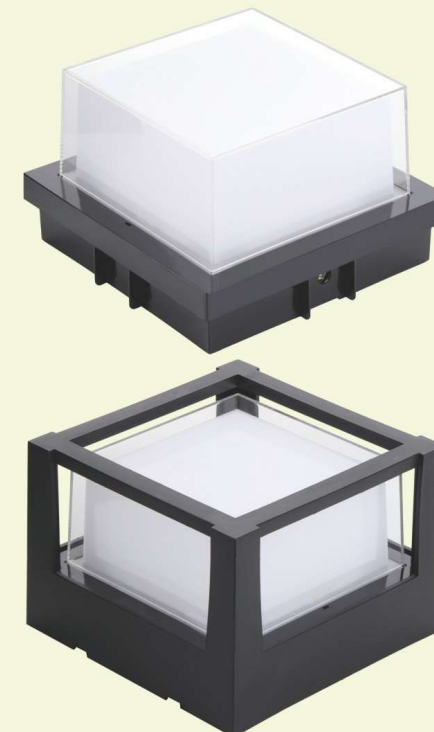

Gabbia rimovibile
Black cage removable

CODICE / CODE	43371
COLORE / COLOUR	nero/black
COLORE LUCE / COLOR T	3000K/4000K/6000K
LUMEN	1200/1250/1300
Sorgente luminosa W / Light Source W:	15W
Sorgente luminosa / Light Source lumen:	1850/1900/1950
Class Energetica/Energy Class:	E
CRI	>80
LED	Epistar
WATT	15W
PF	>0,5
SUPPLY	220-240V 50/60Hz
KG	0,415
PCS	20
DIMENSIONI / DIMENSIONS	
a	160
b	160
c	110